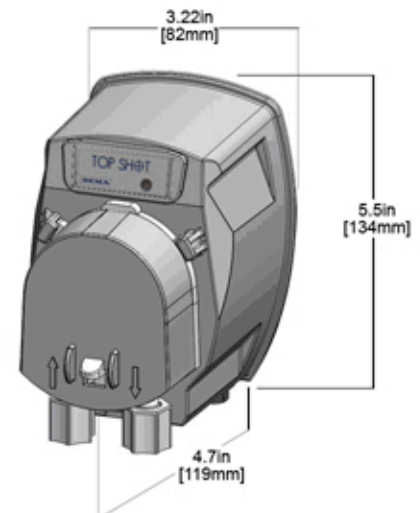

- Compact Splash resistant ABS enclosure
- Designed for use on home style to small commercial machines
- Easy to use and understand remote start switch has a 12' cord for versatile mounting options
- Programmable lock out to eliminate extra product dosing
- Programming features activation delay up to 20 minutes, pump run time up to 2 minutes and lockout up to 60 minutes.
- Programs via plug-in 2 button programmer (sold separately)
- Easy to install mounting bracket for faster installation
- Quick change pump cover for fast tool-less tube changing
- Includes complete installation kit and pre-wired for 120V wall outlet

Specifications

Part Number	8400	
2 Button Programmer	81-245-1	
Pump Rate	4 oz/min	118 ml/min
Power	115V wall outlet	
Factory Defaults	Delay - 0 sec. Pump run - 10 sec. Lockout - 5 minutes	
Programming	Delay in 60 sec. increments	
	Lockout in 5 min. increments	
Prime Switch	Yes, on bottom of unit	
Enclosure Material	ABS	
Product Weight	1.15 lbs	.5 kg