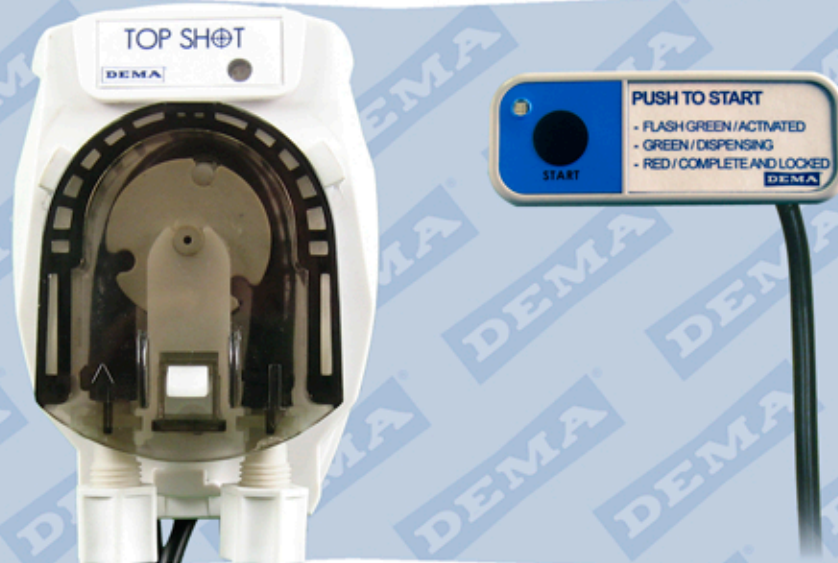

TOP SHOT

The Economical Single Product Laundry Dispenser

TOP SHOT is the ideal low cost solution for home style laundry machines. TOP SHOT is designed using the proven Olympian platform to deliver exceptional reliability, durability value and the lowest total cost of ownership. The easy end user remote makes TOP SHOT perfect for self serve applications plus it's versatile for low volume or special one product applications.

- Compact Splash resistant ABS enclosure
- Designed for use on home style to small commercial machines
- Easy to use and understand remote start switch has a 12' cord for versatile mounting options
- Programmable lock out to eliminate extra product dosing
- Programming features activation delay up to 20 minutes, pump run time up to 2 minutes and lockout up to 60 minutes.
- Programs via plug-in 2 button programmer (sold separately)
- Easy to install mounting bracket for faster installation
- Quick change pump cover for fast tool-less tube changing
- Includes complete installation kit and pre-wired for 120V wall outlet

Specifications

Part Number	8400	
2 Button Programmer	81-245-1	
Pump Rate	4 oz/min	118 ml/min
Power	115V wall outlet	
Factory Defaults	Delay - 0 sec. Pump run - 10 sec. Lockout - 5 minutes	
Programming	Delay in 60 sec. increments	
	Lockout in 5 min. increments	
Prime Switch	Yes, on bottom of unit	
Enclosure Material	ABS	
Product Weight	1.15 lbs	.5 kg

Remote start switch has easy to understand text and two-color LED